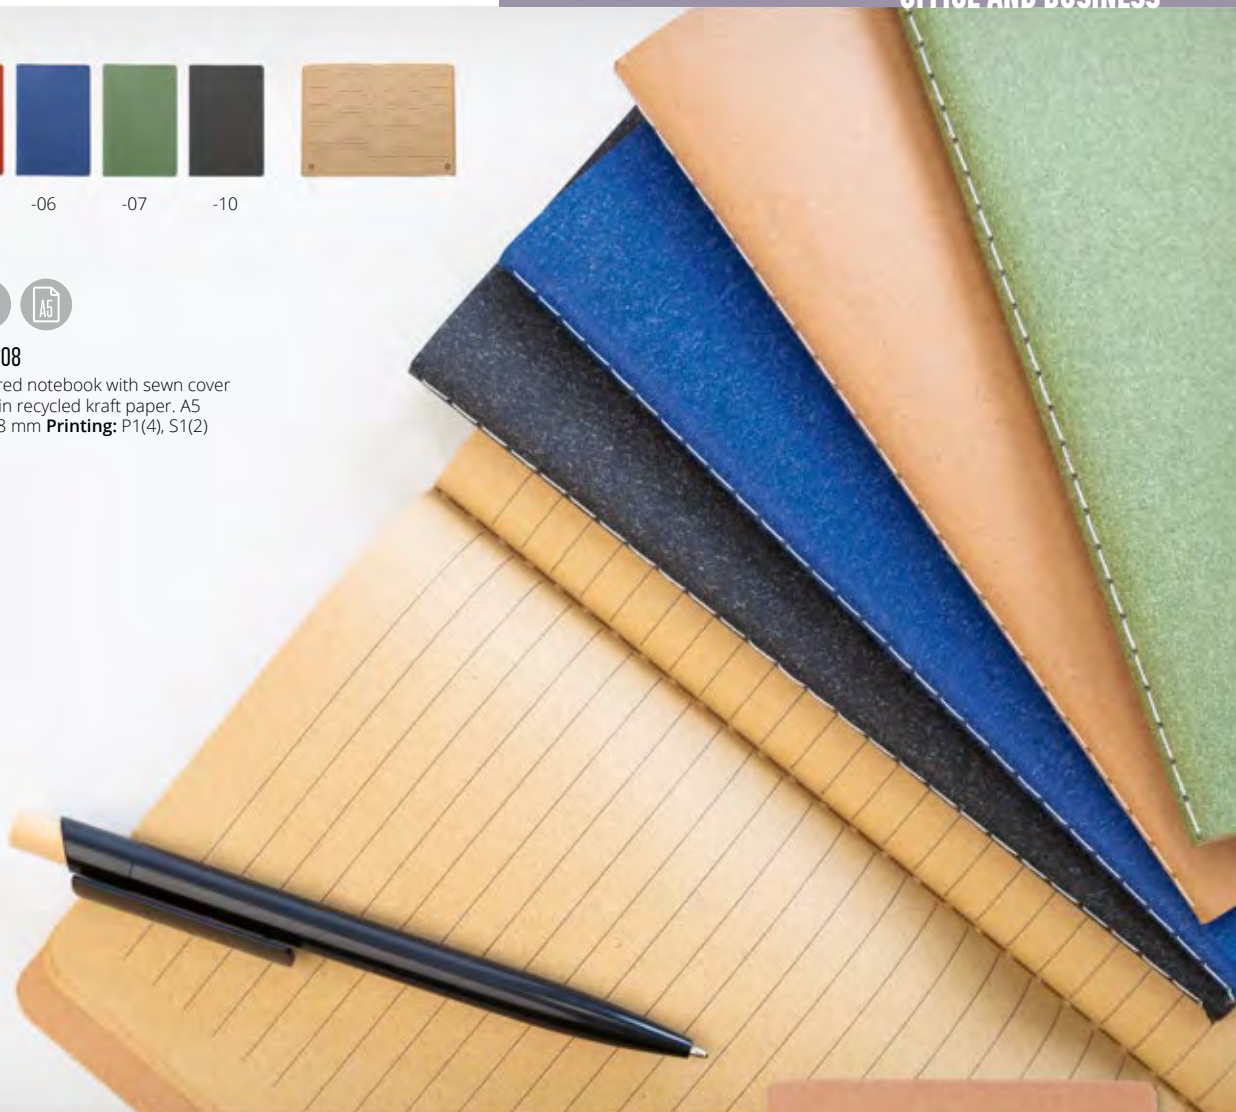

Crofty A5 AP808208

Recycled paper covered notebook with sewn cover and 60 blank sheets in recycled kraft paper. A5 size. **Size:** 140×210×8 mm **Printing:** P1(4), S1(2)