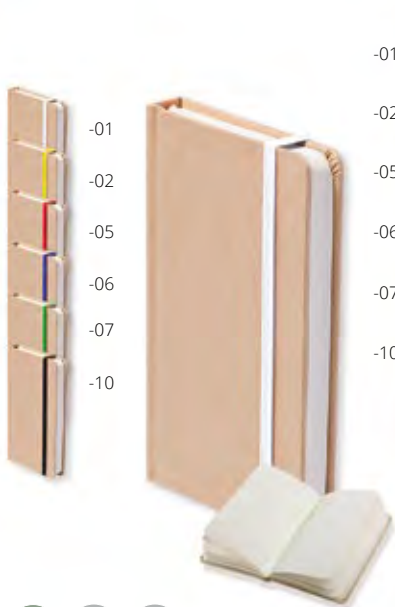

Prunus A6 AP781197

Recycled cardboard covered notebook with 100 blank sheets, coloured bookmark and rubber strap. **Size:** 95×145×15 mm **Printing:** P1(4), S1(2), UVB(FC), OP(FC)