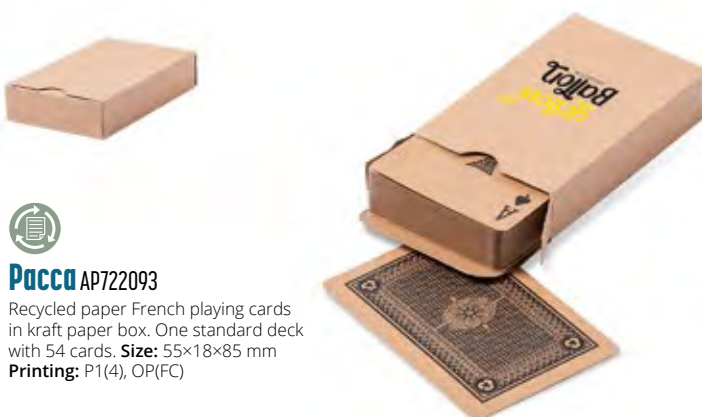

Pacca AP722093

Recycled paper French playing cards in kraft paper box. One standard deck with 54 cards. **Size:** 55×18×85 mm **Printing:** P1(4), OP(FC)