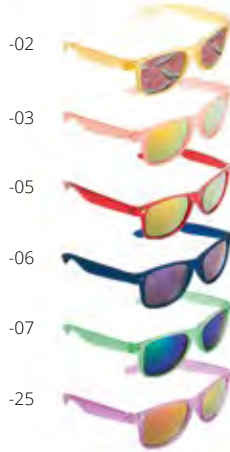

Arugam AP741580

Plastic sunglasses with translucent frame, metallic lenses and UV 400 protection.
Printing: P1(4), VF(FC)