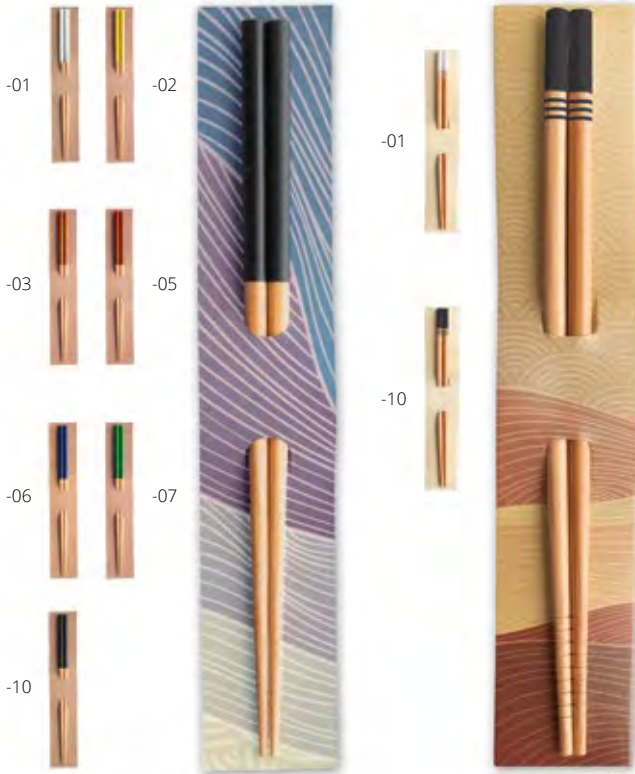

Borinda AP800390

Bamboo cooking spoon. **Size:** 240×50 mm
Printing: E2, P2(2)

Sangsuk AP800474

Bamboo pot stand with hemp hanging cord. This trivet helps to insulate hot pots and pans from table tops.
Size: 180×180×15 mm **Printing:** E2, P2(2)

Sinicus AP806658

Bamboo chopsticks with painted ends, 2 pcs. **Size:** 225 mm
Printing: E1, P1(4), DG2(FC)

Temaki AP781251

Bamboo chopsticks, 2 pcs. **Size:** 225 mm **Printing:** E1, P1(4), DG2(FC)

Bigaboo AP812432