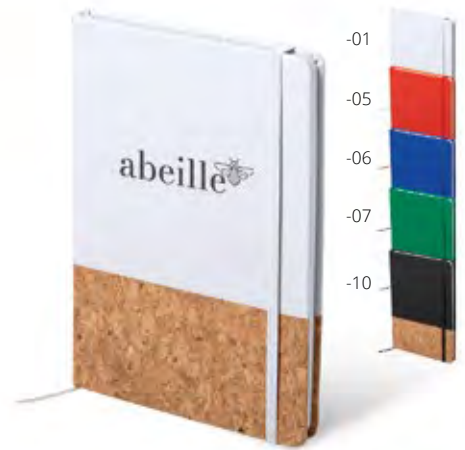

Purroc AP721432

Natural cork and PU leather covered notebook with rubber strap and 98 blank sheets. A5 size. **Size:** 147×210×15 mm **Printing:** E2, P1(4), S1(1), TB(8), DTB(FC)