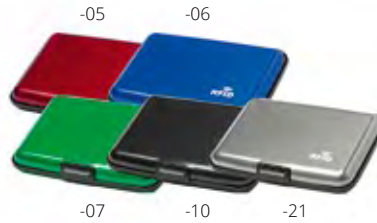

Size: 400×270×30 mm **Printing:** TC(8), DTC(FC)

Koruna AP781144-10

RFID blocking, PU leather credit card holder for 8 cards. **Size:** 82×117×15 mm **Printing:** P2(1), O1

Cardox AP781513

Aluminium, RFID protected card holder with 6 compartments. **Size:** 110×75×20 mm **Printing:** E1, P2(4), DO4(FC)