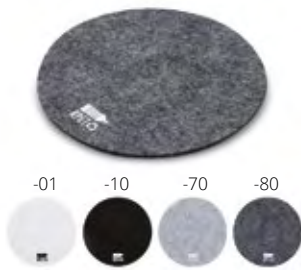

Hefe AP808214

Round RPET felt coaster. With distinctive RPET sign. **Size:** ø100×2 mm
Printing: TA(8), DTA(FC)