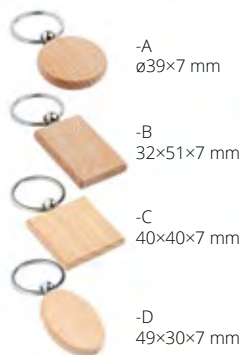

-A $\varnothing 40 \times 2$ mm
 -B $50 \times 30 \times 2$ mm

Boohom AP874024

House shaped bamboo keyring with metal ring.
Size: $48 \times 40 \times 2$ mm **Printing:** E1, P1(4)

-A $\varnothing 39 \times 7$ mm
 -B $32 \times 51 \times 7$ mm
 -C $40 \times 40 \times 7$ mm
 -D $49 \times 30 \times 7$ mm