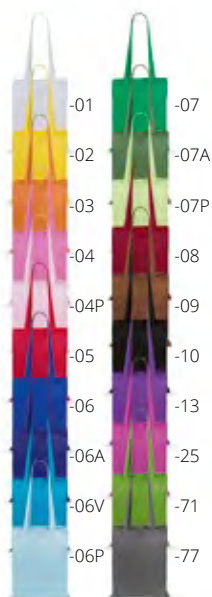

Colote Plus AP721145

Coloured shopping bag with long handles, 100% cotton, 140 g/m². **Size:** 360×400 mm **Printing:** S1(4), TB(8), DTB(FC)

Colote AP731735

Coloured shopping bag with long handles, 100% cotton, 100 g/m². **Size:** 357×402 mm **Printing:** S1(4), TB(8), DTB(FC)

Konti AP733871

Two-tone recycled cotton shopping bag with long handles and distinctive recycled cotton label. 100% recycled cotton, 120 g/m². **Size:** 380×420 mm **Printing:** S1(4), TB(8), DTB(FC)

Katote AP722764

Coloured shopping bag with long handles, 100% cotton, 180 g/m². **Size:** 360×400 mm **Printing:** S1(4), TB(8), DTB(FC)