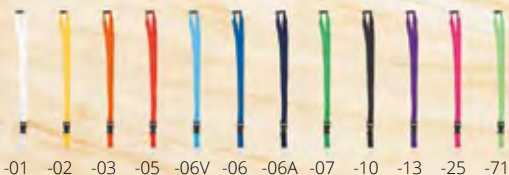

OFFICE AND BUSINESS

Revent AP800582

RPET polyester lanyard with metal carabiner and safety buckle. **Size:** 20x450 mm **Printing:** S1(1), TB(8), DTB(FC)

Revent Plus AP800581

RPET polyester lanyard with detachable metal carabiner and safety buckle. **Size:** 20x560 mm **Printing:** S1(1), TB(8), DTB(FC)