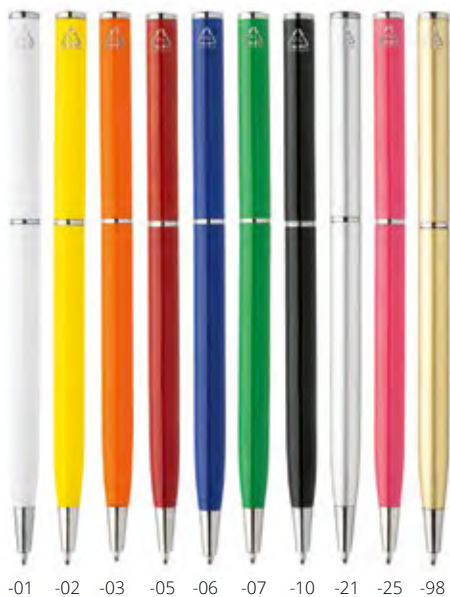

-01 -02 -03 -05 -06 -07 -10 -21 -25 -98

Rehodox AP808197

Recycled aluminium twist ballpoint pen with chrome parts. With blue refill. **Size:** ø8×129 mm **Printing:** E0, P1(4)