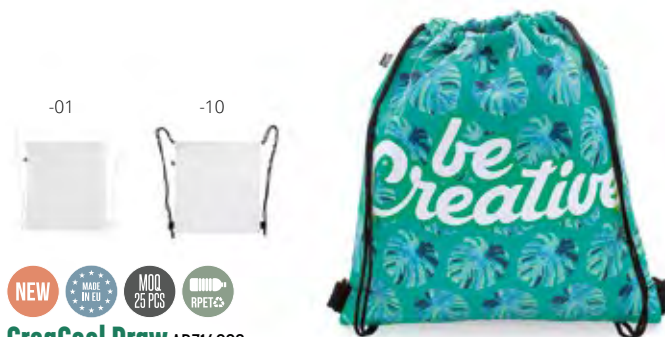

CreaCool Aqua AP716827

Custom made, zipped bottle cooler bag in 600D RPET polyester with aluminium padding and adjustable shoulder strap. Ideal for one 1,5 L bottle. With all over sublimation printed graphics and distinctive RPET label. MOQ: 25 pcs. **Size:** ø110×330 mm **Printing:** FP-SU(FC)