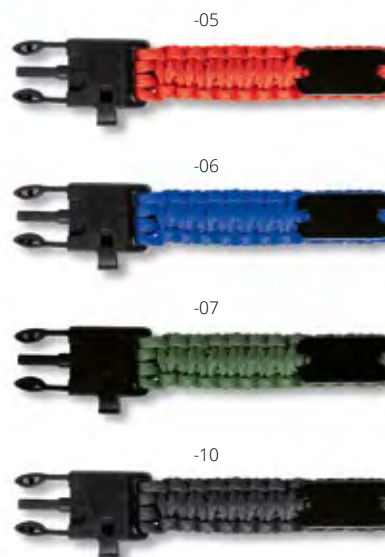

Edmund AP741328

Plastic carabiner with compass. **Size:** 30×69×10 mm **Printing:** P1(2), DO1(FC)

Pulpit AP721481

2 pc telescopic nordic walking stick set with aluminium body, ergonomic grip, wrist straps and anti-shock system. With snow baskets in carry bag. **Size:** 1350 mm **Printing:** E3, TD(8), DTD(FC)