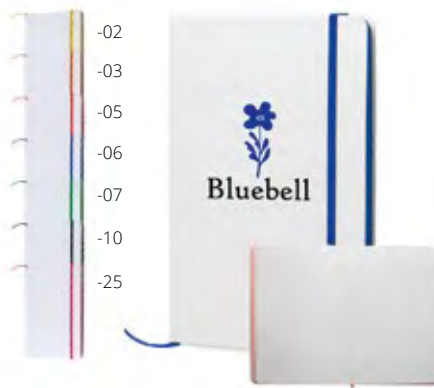

Pendula A5 AP781782

Paper covered notebook with 100 blank sheets and coloured rubber strap and matching colour side, A5. **Size:** 147×210×15 mm **Printing:** P1(4), S1(2), UVB(FC)