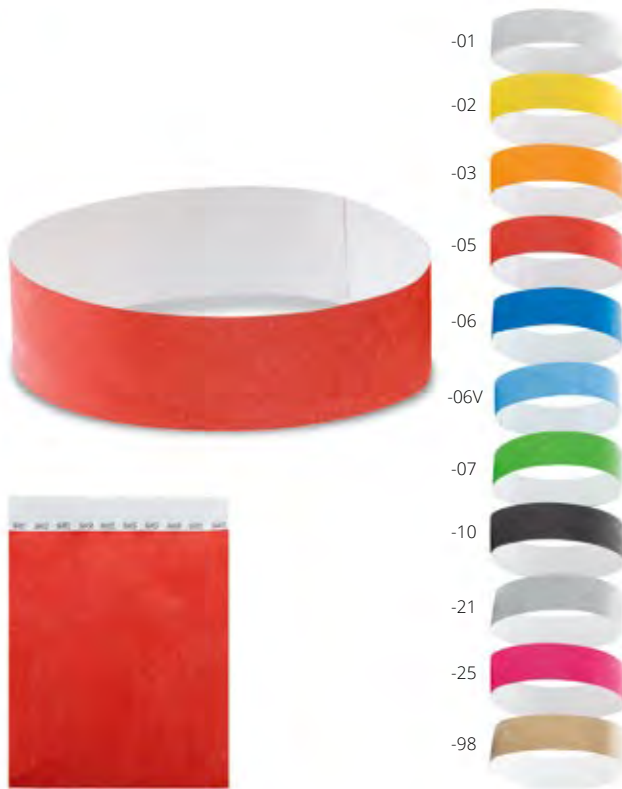

Wristvek AP717018

One sheet of 19 mm wide tyvek writsbands (10 pcs) with adhesive security closure and unique numbering. **Size:** 190×255 mm **Printing:** S0(2)

Eventify AP761108

Plastic wristband with press button, disposable. **Size:** 243×20 mm **Printing:** P1(1)