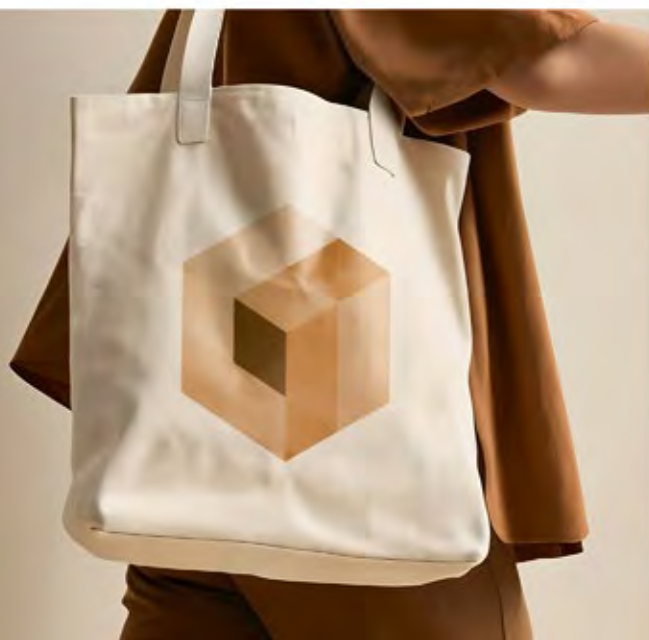

NEW

180 g/m²

Fertote AP800020-00

Reusable, Fairtrade cotton shopping bag with long handles.
100% Fairtrade cotton, 180 g/m². With distinctive Fairtrade label.
Size: 380×420 mm **Printing:** S1(4), TB(8), DTB(FC)

NEW

140 g/m²

Fertote Plus AP800021-00

Reusable, Fairtrade cotton shopping bag with gusset and long handles. 100% Fairtrade cotton, 180 g/m². With distinctive Fairtrade label. **Size:** 380×420×120 mm
Printing: S1(4), TB(8), DTB(FC)