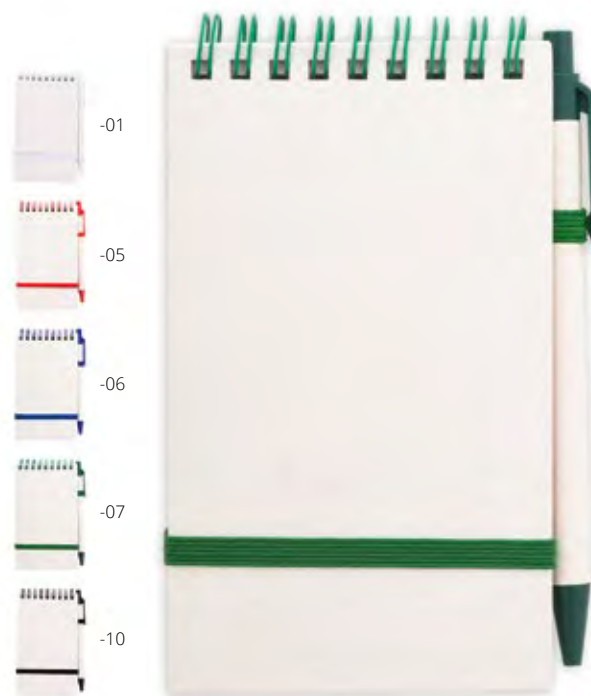

Relact Jot AP800775

Recycled milk carton paper spiral notebook with hard cover and 70 lined sheets. With matching colour spiral rings, rubber strap and pen holder. Including recycled milk carton paper and recycled ABS plastic ballpoint pen with blue refill. A6 size. **Size:** 91×150×11 mm **Printing:** P2(4), S1(2)