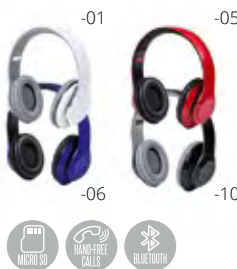

Tempo AP741953

Foldable, plastic bluetooth headphones with built-in rechargeable battery. With hands-free call and micro SD MP3 playback functions. Including 3,5 mm audio jack and USB charger cables. **Size:** 190×80×175 mm **Printing:** P3(2), D05(FC)