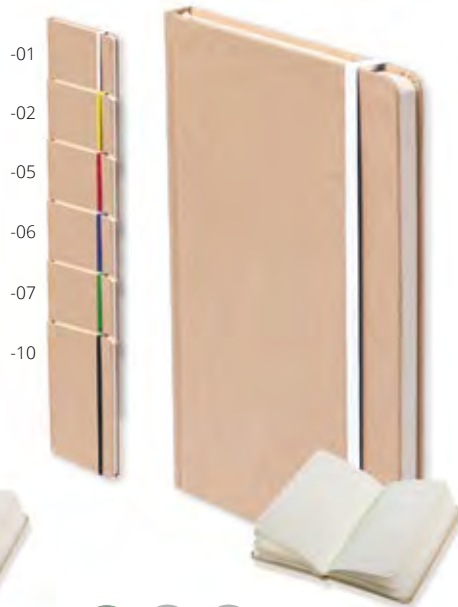

Prunus A5 AP781196

Recycled cardboard covered notebook with 100 blank sheets, coloured bookmark and rubber strap. **Size:** 147×210×15 mm **Printing:** P1(4), S1(2), UVB(FC), OP(FC)