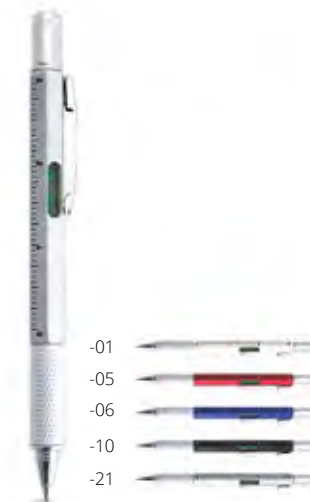

- 05
- 06
- 07
- 10

7 CM

Handy AP845164

5in1 plastic ballpoint and touch screen pen with mobile holder, ruler, screen cleaner, screwdriver function. With blue refill. **Size:** ø13×157 mm **Printing:** P1(2)