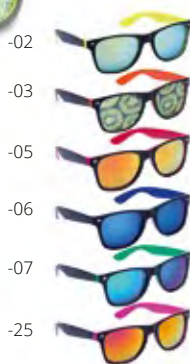

Nazare AP791584

Plastic sunglasses with UV 400 protection.
Printing: P1(4), VF(FC)