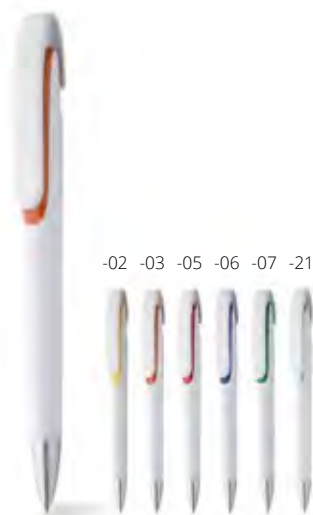

-02 -03 -05 -06 -07 -21

Serval AP791578

Plastic ballpoint pen with white barrel and silver tip. With blue refill. **Size:** ø11×150 mm **Printing:** P0(4), UVA(FC)